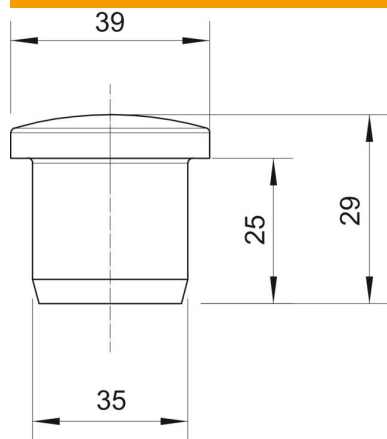

Master data

Item number	2029533
Description 1	Screw plug
Manufacturer	OBO
Dimension	35mm
Colour	Light grey; RAL 7035
Material	Polyamide
Smallest sales unit	5
Unit of quantity	Piece
Weight	0.5 kg
Weight unit	kg/100 pc.

Technical data sheet

Screw plug, metric and PG

Item number: 2029533

Dimensions

Dimension D1	35 mm
Dimension D2	39 mm
Dimension H	29 mm
Dimension L	25 mm

Technical data

Version for	Miscellaneous
Suitable for metric thread dimension	50
Screw for PG thread dimension	42
Size	M50 / Pg42
Inner diameter	35 mm