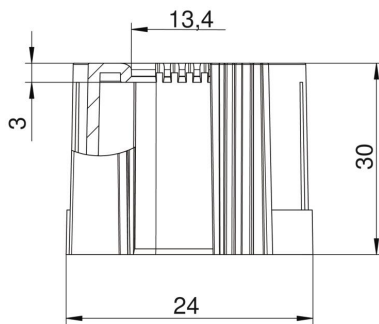

### Master data

Item number	2047831
Type	129 TB M20
Description 1	Pipe end sleeve, separable
Description 2	metric
Manufacturer	OBO
Dimension	M20
Colour	Light grey; RAL 7035
Material	Polyethylene
Smallest sales unit	50
Unit of quantity	Piece
Weight	0.44 kg
Weight unit	kg/100 pc.

# Technical data sheet

Pipe end cap, splittable, metric, light grey

Item number: 2047831

## Dimensions

Dimension D1	24 mm
Dimension D2	13.4 mm
Dimension L1	30 mm
Dimension L2	3 mm

## Technical data

Version for pipe diameter	Connector
Size	20 mm
Halogen-free	M20
Brushed surface	yes
Polished surface	no