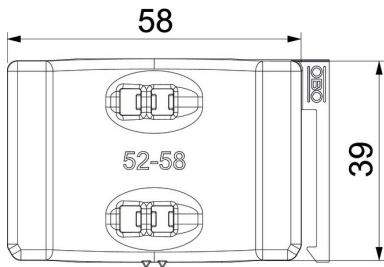

Technical data sheet

Universal counter-trough, plastic

Item number: 1198058

Regardless of the type of rail, the counter-trough can be used by applying it onto one side of the clamp clip. Due to an intelligent contour on the backside, the counter-trough can be combined to a double trough. Retrofitting possible without the need to dismantle.

PP Polypropylene

Master data

Item number	1198058
Type	2058UW 58 LGR
Description 1	Counter-trough
Description 2	combinable with double trough
Available from	15.05.2019
Manufacturer	OBO
Dimension	52-58mm
Colour	Light grey; RAL 7035
Material	Polypropylene
Smallest sales unit	50
Unit of quantity	Piece
Weight	0.794 kg
Weight unit	kg/100 pc.

Technical data sheet

Universal counter-trough, plastic

Item number: 1198058

Dimensions

Dimension B	63.5 mm
Dimension H	11.8 mm
Dimension L	40 mm

Technical data

Counter-trough/clip version	Counter sleeve
Suitable for max. cable diameter	58 mm
Clamping range D, max.	58 mm
Clamping range D, min.	52 mm