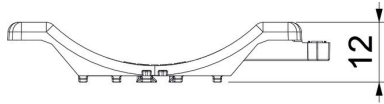

Technical data sheet

Universal counter-trough, plastic

Item number: 1198058

Regardless of the type of rail, the counter-trough can be used by applying it onto one side of the clamp clip. Due to an intelligent contour on the backside, the counter-trough can be combined to a double trough. Retrofitting possible without the need to dismantle.

PP Polypropylene

Master data

Item number	1198058
Type	2058UW 58 LGR
Description 1	Counter-trough
Description 2	combinable with double trough
Available from	15.05.2019
Manufacturer	OBO
Dimension	52-58mm
Colour	Light grey; RAL 7035
Material	Polypropylene
Smallest sales unit	50
Unit of quantity	Piece
Weight	0.794 kg
Weight unit	kg/100 pc.

Technical data sheet

Universal counter-trough, plastic

Item number: 1198058

Dimensions

Dimension B	63.5 mm
Dimension H	11.8 mm
Dimension L	40 mm

Technical data

Counter-trough/clip version	Counter sleeve
Suitable for max. cable diameter	58 mm
Clamping range D, max.	58 mm
Clamping range D, min.	52 mm