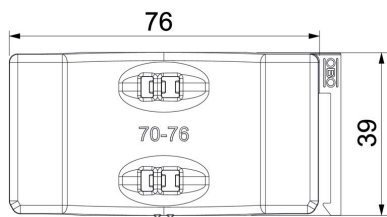

Technical data sheet

Universal counter-trough, plastic

Item number: 1198076

Regardless of the type of rail, the counter-trough can be used by applying it onto one side of the clamp clip. Due to an intelligent contour on the backside, the counter-trough can be combined to a double trough. Retrofitting possible without the need to dismantle.

PP Polypropylene

Master data

Item number	1198076
Type	2058UW 76 LGR
Description 1	Counter-trough
Description 2	combinable with double trough
Available from	15.05.2019
Manufacturer	OBO
Dimension	70-76mm
Colour	Light grey; RAL 7035
Material	Polypropylene
Smallest sales unit	25
Unit of quantity	Piece
Weight	0.94 kg
Weight unit	kg/100 pc.

Technical data sheet

Universal counter-trough, plastic

Item number: 1198076

Dimensions

Dimension B	81.5 mm
Dimension H	12.3 mm
Dimension L	40 mm

Technical data

Counter-trough/clip version	Counter sleeve
Suitable for max. cable diameter	76 mm
Clamping range D, max.	76 mm
Clamping range D, min.	70 mm