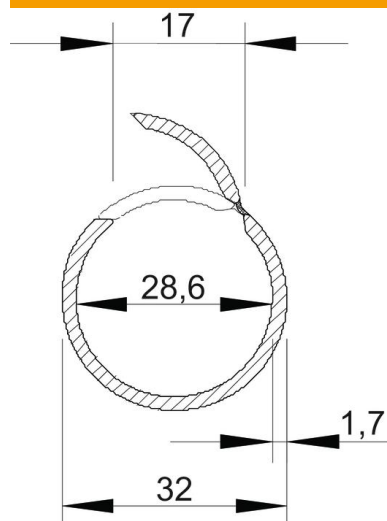

Technical data sheet

Quick pipe, light grey

Item number: 2153939

Open plastic Quick pipe for surface-mounted routing of cables in interiors and protected outdoor areas. Mounting on wall and ceiling with Quick clip, star-Quick clip and Multi-Quick clip. Toolless closing and opening through turning in the clip. Can be used in a temperature range of -25 to +60 °C.

PVC Polyvinylchloride

Master data

Item number	2153939
Type	2953 M32 LGR
Description 1	Quick pipe
Manufacturer	OBO
Dimension	M32
Colour	Light grey; RAL 7035
Material	Polyvinylchloride
Smallest sales unit	20
Unit of quantity	Metre
Weight	21.5 kg
Weight unit	kg/100 m

Technical data sheet

Quick pipe, light grey

Item number: 2153939

Dimensions

Length	2,000 mm
Dimension C	17 mm
Dimension D	32 mm
Dimension m (mm)	28,6
Dimension t	1.7 mm

Technical data

Surface-mounted	yes
Flame-resistant version	no
Concrete installation	no
Size	M32
Halogen-free	no
Installation on wood	yes
Installation in the earth	no
Installation outdoors	no
Classification code	0
Machines and system installation	yes
With sleeve	no
Permitted temperature range, max.	60 °C
Permitted temperature range, min.	-25 °C
Underfloor installation (screed)	no
Concealed	no