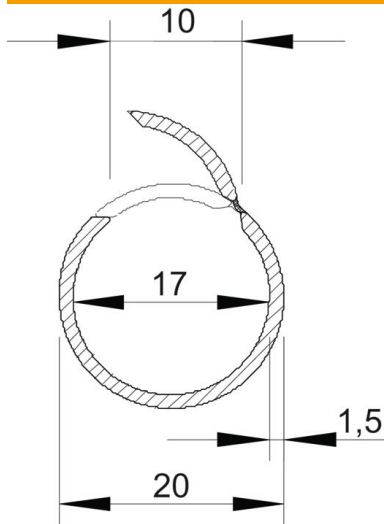

Technical data sheet

Set of Quick clips and Quick pipe pipes

Item number: 2154528

Set consisting of Quick pipe electrical installation pipes and Quick clip surface-mounted clips. For surface-mounted routing of cables in interiors and protected outdoor areas. Universal fastening on wall and ceiling. Comprises 40 m of pipe each of 2 metres in length and 120 Quick clips. Can be used in a temperature range of -25 to +60 °C.

PVC Polyvinylchloride

Master data

Item number	2154528
Type	2954 M20 LGR
Description 1	Quick-Pipe set
Description 2	Quick trunking + Quick clip
Manufacturer	OBO
Dimension	M20
Colour	Light grey; RAL 7035
Material	Polyvinylchloride
Smallest sales unit	1
Unit of quantity	Piece
Weight	508 kg
Weight unit	kg/100 pc.

Technical data sheet

Set of Quick clips and Quick pipe pipes

Item number: 2154528

Dimensions

Dimension C	10 mm
Dimension D	20 mm
Dimension m (mm)	17
Dimension t	1.5 mm

Technical data

Surface-mounted	yes
Flame-resistant version	no
Concrete installation	yes
Size	M20
Halogen-free	no
Installation on wood	yes
Installation in the earth	no
Installation outdoors	no
Classification code	0
Machines and system installation	yes
With sleeve	no
Permitted temperature range, max.	60 °C
Permitted temperature range, min.	-25 °C
Underfloor installation (screed)	no
Concealed	no