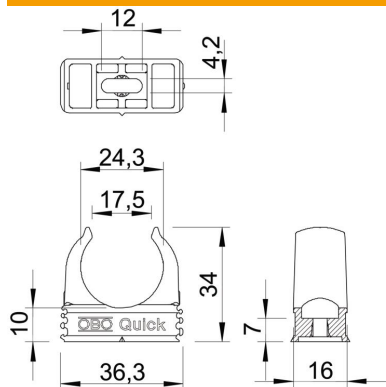

## Quick clip, black

Item number: 2149567

Flush-mounted clip to accept metric steel armoured pipes and heavy-duty insulating pipes, as well as Quick Pipe electrical installation pipes. Universal fastening options on walls and ceilings, both in indoor and protected outdoor areas. With slot for side alignment during mounting with wood screw or knock-in anchor. Toolless pipe mounting. Can also be arranged with OBO Multi-Quick or starQuick clip. M16 - M32 size can be screwed onto M6 thread. Recommended fastening spacing 50–60 cm, for max. extraction values F at a room temperature of 20 °C, see the table.

### Master data

Item number	2149567
Type	2955 M25 SW
Description 1	Quick clip
Manufacturer	OBO
Dimension	M25
Colour	Jet black; RAL 9005
Material	Polypropylene
Smallest sales unit	100
Unit of quantity	Piece
Weight	0.43 kg
Weight unit	kg/100 pc.

## Dimensions

Dimension A	36.3 mm
Dimension B	16 mm
Dimension C	17,5 mm
Dimension D	24.3 mm
Dimension E	12 mm
Dimension F	4.2 mm
Dimension h	10 mm
Dimension H	34 mm

## Technical data

Expandable	yes
Number of cables/pipes	1
Pull-out value	90 N
Fastening type	Screw hole
Closed	no
Halogen-free	yes
With inlay	no
Nominal size/text	M25
Quick clip installation	Durchgangsloch,_auf_M6_Gewinde_aufschraubbar
UV-resistant	no