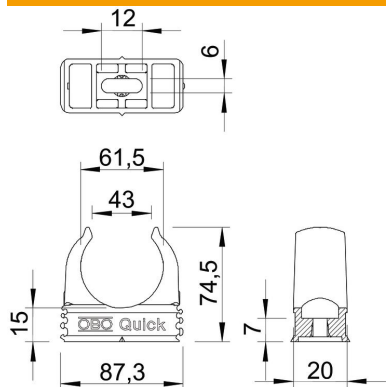

Technical data sheet

Quick clip, black

Item number: 2149583

Flush-mounted clip to accept metric steel armoured pipes and heavy-duty insulating pipes, as well as Quick Pipe electrical installation pipes. Universal fastening options on walls and ceilings, both in indoor and protected outdoor areas. With slot for side alignment during mounting with wood screw or knock-in anchor. Toolless pipe mounting. Can also be arranged with OBO Multi-Quick or starQuick clip. M16 - M32 size can be screwed onto M6 thread. Recommended fastening spacing 50–60 cm, for max. extraction values F at a room temperature of 20 °C, see the table.

PP Polypropylene

Master data

Item number	2149583
Type	2955 M63 SW
Description 1	Quick clip
Manufacturer	OBO
Dimension	M63
Colour	Jet black; RAL 9005
Material	Polypropylene
Smallest sales unit	20
Unit of quantity	Piece
Weight	2.203 kg
Weight unit	kg/100 pc.

Technical data sheet

Quick clip, black

Item number: 2149583

Dimensions

Dimension A	87.3 mm
Dimension B	20 mm
Dimension C	43 mm
Dimension D	61.5 mm
Dimension E	12 mm
Dimension F	6 mm
Dimension h	15 mm
Dimension H	74.5 mm

Technical data

Expandable	yes
Number of cables/pipes	1
Pull-out value	175 N
Fastening type	Screw hole
Closed	no
Halogen-free	yes
With inlay	no
Nominal size/text	M63
Quick clip installation	Durchgangsloch,_auf_M6_Gewinde_aufschraubbar
UV-resistant	no