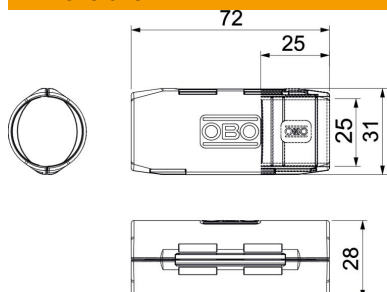

Technical data sheet

Quick pipe connecting sleeve, light grey

Item number: 2154085

Connection sleeve for plastic electrical installation pipes to create straight connections. Suitable for Quick pipe pipes or corrugated pipes. Toolless closing and opening. Can be used in a temperature range of -25 to +60 °C.

PP Polypropylene

Master data

Item number	2154085
Type	3000 MMS M25 LGR
Description 1	Quick pipe connecting sleeve
Manufacturer	OBO
Dimension	M25
Colour	Light grey; RAL 7035
Material	Polypropylene
Smallest sales unit	10
Unit of quantity	Piece
Weight	0.823 kg
Weight unit	kg/100 pc.

Technical data sheet

Quick pipe connecting sleeve, light grey

Item number: 2154085

Dimensions

Dimension B	31 mm
Dimension d	25 mm
Dimension L	72 mm
Dimension L1	25 mm

Technical data

Size	M25
Halogen-free	yes
Polished surface	no
Permitted temperature range, max.	60 °C
Permitted temperature range, min.	0 °C