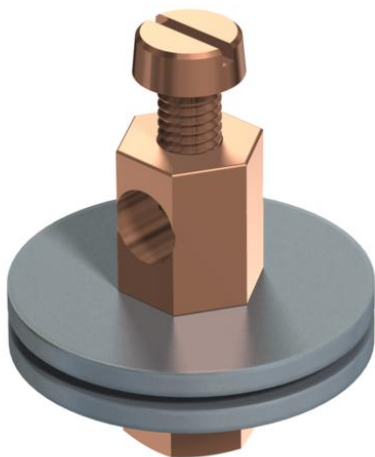

Technical data sheet

Earthing terminal for fastening on earthing strap

Item number: 5040507

- For use in bathtubs or shower tubs etc.
- Connection option: conductors to 16 mm²
- Clamping element with threaded connection M6, 1 hexagonal nut M6, 1 serrated dimension washer and 1 cylinder bolt M5 x 8
- Clamping element, nut and screws from copper-plated brass
- Serrated washer from stainless steel; 2 washers from galvanised steel

CuZn
37 Brass

N Nickel-plated

Master data

Item number	5040507
Type	928
Description 1	Connection terminal
Manufacturer	OBO
Dimension	1/2"
Material	Brass
Surface	Nickel-plated
Surface standard	
Smallest sales unit	10
Unit of quantity	Piece
Weight	5.7 kg
Weight unit	kg/100 pc.

Technical data

Suitable for	Round conductor
--------------	-----------------