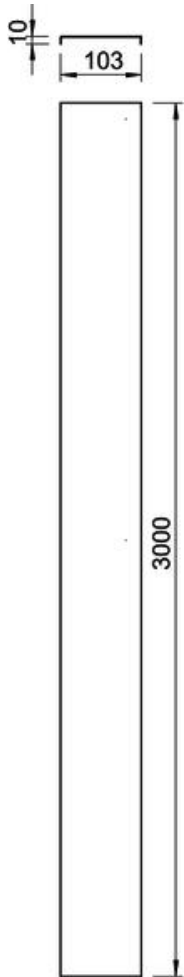

## Cover with turn buckle DD

Item number: 6080235

Cover with turn buckle for AZ small duct.

**St** Steel

**DD** Strip galvanised zinc/aluminium, Double Dip

### Master data

Item number	6080235
Type	AZDMD 100 DD
Description 1	Cover with turn buckle
Description 2	for AZ small duct
Manufacturer	OBO
Dimension	103x3000
Material	Steel
Surface	Strip galvanised zinc/aluminium, Double Dip
Surface standard	DIN EN 10346
Smallest sales unit	3
Unit of quantity	Metre
Weight	101.7 kg
Weight unit	kg/100 m

## Cover with turn buckle DD

Item number: 6080235

### Dimensions

Length	3,000 mm
Width	103 mm
Height	10 mm
Plate thickness	1 mm
Dimension H	10 mm