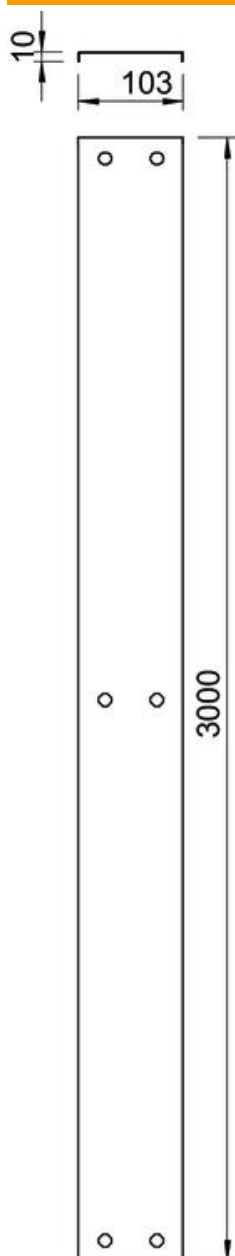

Technical data sheet

Cover with turn buckle A2

Item number: 6080895

Cover with turn buckle for AZ small duct.

A2 Stainless steel

2B Bright, treated

Master data

Item number	6080895
Type	AZDMD 200 A2
Description 1	Cover with turn buckle
Description 2	for AZ small duct
Manufacturer	OBO
Dimension	203x3000
Material	Stainless steel
Surface	Bright, treated
Surface standard	
Smallest sales unit	3
Unit of quantity	Metre
Weight	178.47 kg
Weight unit	kg/100 m

Technical data sheet

Cover with turn buckle A2

Item number: 6080895

Dimensions

Length	3,000 mm
Width	203 mm
Height	10 mm
Plate thickness	1 mm
Dimension H	10 mm

Technical data

Number of turn buckles	6 St.
Fastening type	Sash lock

Technical data sheet

Cover with turn buckle A2

Item number: 6080895

Technical data

Maintain electrical functions	no
Suitable for mesh cable tray	no
Suitable for cable ladder	no
Suitable for cable tray	yes
Rustproof steel, pickled	no