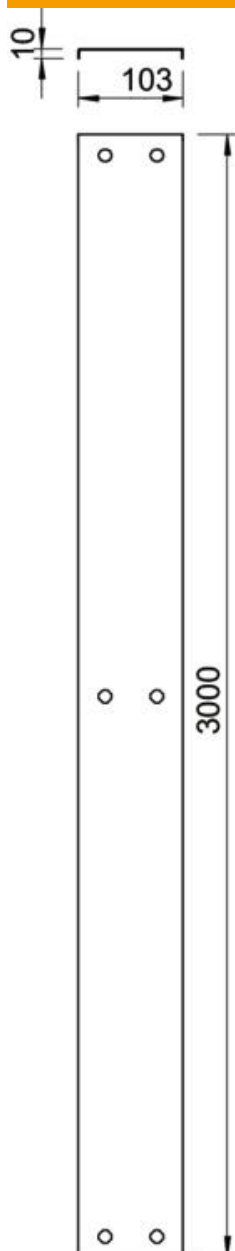

## Cover with turn buckle FS

Item number: 6080910

Cover with turn buckle for AZ small duct.

**St** Steel

**FS** Strip galvanized

### Master data

Item number	6080910
Description 1	Cover with turn buckle
Description 2	for AZ small duct
Manufacturer	OBO
Dimension	303x3000
Material	Steel
Surface	Strip galvanized
Surface standard	DIN EN 10346
Smallest sales unit	3
Unit of quantity	Metre
Weight	254.77 kg
Weight unit	kg/100 m

## Cover with turn buckle FS

Item number: 6080910

### Dimensions

Length	3,000 mm
Width	303 mm
Height	10 mm
Plate thickness	1 mm
Dimension H	10 mm