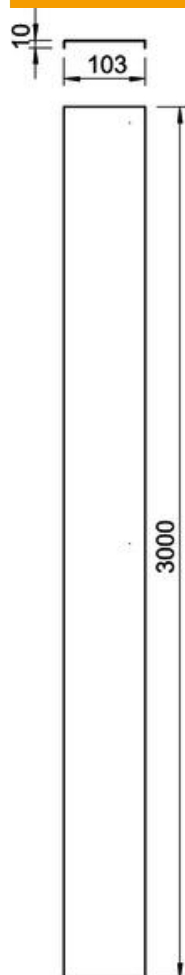

Technical data sheet

Cover with turn buckle FS

Item number: 6080138

Cover with turn buckle for AZ small duct.

St Steel

FS Strip galvanized

Master data

Item number	6080138
Type	AZDMD 50 FS
Description 1	Cover with turn buckle
Manufacturer	OBO
Dimension	53x3000
Material	Steel
Surface	Strip galvanized
Surface standard	DIN EN 10346
Smallest sales unit	3
Unit of quantity	Metre
Weight	55 kg
Weight unit	kg/100 m

Technical data sheet

Cover with turn buckle FS

Item number: 6080138

Dimensions

Length	3,000 mm
Width	53 mm
Height	10 mm
Plate thickness	1 mm
Dimension H	10 mm

Technical data

Number of turn buckles	3 St.
Fastening type	Sash lock
Maintain electrical functions	no
Suitable for mesh cable tray	no
Suitable for cable ladder	no
Suitable for cable tray	yes
Rustproof steel, pickled	no