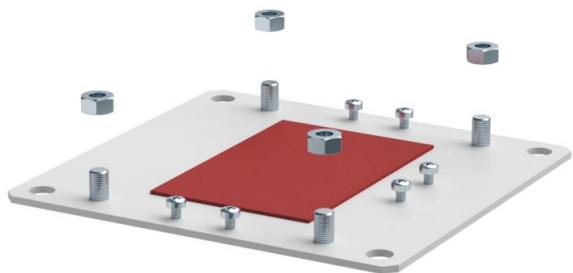

Technical data sheet

Lock plate, T branch piece

Item number: 7216565

Adapter plate for suspended mounting of a BSKM-TA 0407 T branch, with acceptance option for M10 threaded rods, including nuts.

St Steel

L Painted

Master data

Item number	7216565
Type	BSKM-GT 0407 RW
Description 1	Lock plate, T branch
Description 2	for suspended mounting
Manufacturer	OBO
Dimension	40x70
Colour	Pure white; RAL 9010
Material	Steel
Surface	Painted
Surface standard	
Smallest sales unit	1
Unit of quantity	Piece
Weight	80.278 kg
Weight unit	kg/100 pc.

Technical data sheet

Lock plate, T branch piece

Item number: 7216565

Dimensions

Dimension A	170 mm
Dimension t	180 mm

Technical data

Type of accessory	Lock plate for T piece
-------------------	------------------------