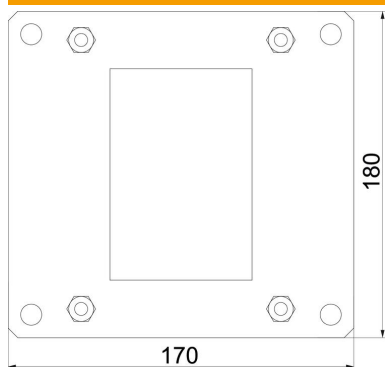

Technical data sheet

Lock plate, T branch piece

Item number: 7216565

Adapter plate for suspended mounting of a BSKM-TA 0407 T branch, with acceptance option for M10 threaded rods, including nuts.

St Steel

L Painted

Master data

Item number	7216565
Type	BSKM-GT 0407 RW
Description 1	Lock plate, T branch
Description 2	for suspended mounting
Manufacturer	OBO
Dimension	40x70
Colour	Pure white; RAL 9010
Material	Steel
Surface	Painted
Surface standard	
Smallest sales unit	1
Unit of quantity	Piece
Weight	80.278 kg
Weight unit	kg/100 pc.

Technical data sheet

Lock plate, T branch piece

Item number: 7216565

Dimensions

Dimension A	170 mm
Dimension t	180 mm

Technical data

Type of accessory	Lock plate for T piece
-------------------	------------------------