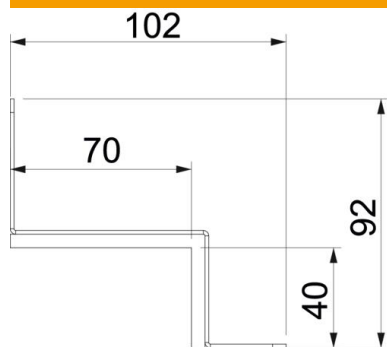

St	Steel
L	Painted

Master data

Item number	7216513
Type	BSKM-VE 0407 RW
Description 1	Connector with seal
Description 2	for corner mounting
Manufacturer	OBO
Dimension	40x70
Colour	Pure white; RAL 9010
Material	Steel
Surface	Painted
Surface standard	
Smallest sales unit	1
Unit of quantity	Piece
Weight	17 kg
Weight unit	kg/100 pc.

Technical data sheet

Connector for corner mounting

Item number: 7216513

Dimensions

Dimension A	102 mm
Dimension B	70 mm
Dimension H	40 mm
Dimension t	92 mm

Technical data

Type of accessory	Miscellaneous
Fire resistance class I – installation duct	120