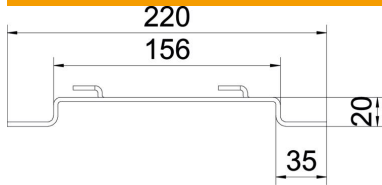

Technical data sheet

Stand-off bracket FS

Item number: 6015658

Stand-off bracket for stand-off of mesh cable trays on the floor or on the wall.

GRM mesh cable tray types with side heights of 35, 55 and 105 mm can be mounted onto the stand-off bracket.

Screwless fastening of the mesh cable tray on the stand-off bracket.

St Steel

FS Strip galvanized

Master data

| | |
|---------------------|---------------------|
| Item number | 6015658 |
| Description 1 | Stand-off bracket |
| Description 2 | for mesh cable tray |
| Manufacturer | OBO |
| Dimension | B150mm |
| Material | Steel |
| Surface | Strip galvanized |
| Surface standard | DIN EN 10346 |
| Smallest sales unit | 20 |
| Unit of quantity | Piece |
| Weight | 17.4 kg |
| Weight unit | kg/100 pc. |

Technical data sheet

Stand-off bracket FS

Item number: 6015658

Dimensions

| | |
|-------------|---------|
| Height | 20 mm |
| Height | 0.79 in |
| Dimension A | 30 mm |
| Dimension B | 156 mm |
| Dimension L | 220 mm |