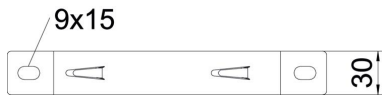

Screwless fastening of the mesh cable tray on the stand-off bracket.

St Steel

FS Strip galvanized

Master data

| | |
|---------------------|---------------------|
| Item number | 6015658 |
| Description 1 | Stand-off bracket |
| Description 2 | for mesh cable tray |
| Manufacturer | OBO |
| Dimension | B150mm |
| Material | Steel |
| Surface | Strip galvanized |
| Surface standard | DIN EN 10346 |
| Smallest sales unit | 20 |
| Unit of quantity | Piece |
| Weight | 17.4 kg |
| Weight unit | kg/100 pc. |

Technical data sheet

Stand-off bracket FS

Item number: 6015658

Dimensions

| | |
|-------------|---------|
| Height | 20 mm |
| Height | 0.79 in |
| Dimension A | 30 mm |
| Dimension B | 156 mm |
| Dimension L | 220 mm |

Technical data

| | |
|------------------------------|---|
| Version for | Wall/ceiling clamp, trapezoidal profile |
| Suitable for mesh cable tray | yes |
| Suitable for cable ladder | no |
| Suitable for cable tray | no |
| Tray fastening | Retaining lug |