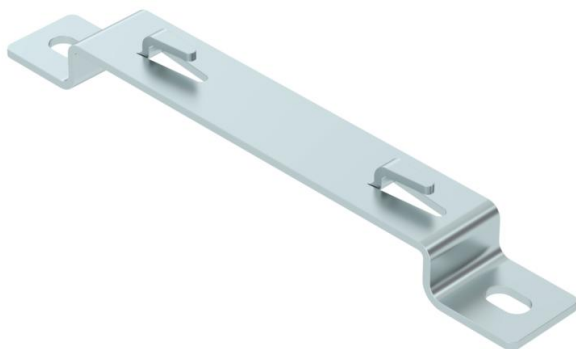

Technical data sheet

Stand-off bracket FS

Item number: 6015658

Stand-off bracket for stand-off of mesh cable trays on the floor or on the wall.

GRM mesh cable tray types with side heights of 35, 55 and 105 mm can be mounted onto the stand-off bracket.

Screwless fastening of the mesh cable tray on the stand-off bracket.

St Steel

FS Strip galvanized

Master data

| | |
|---------------------|---------------------|
| Item number | 6015658 |
| Description 1 | Stand-off bracket |
| Description 2 | for mesh cable tray |
| Manufacturer | OBO |
| Dimension | B150mm |
| Material | Steel |
| Surface | Strip galvanized |
| Surface standard | DIN EN 10346 |
| Smallest sales unit | 20 |
| Unit of quantity | Piece |
| Weight | 17.4 kg |
| Weight unit | kg/100 pc. |

Technical data sheet

Stand-off bracket FS

Item number: 6015658

Dimensions

| | |
|-------------|---------|
| Height | 20 mm |
| Height | 0.79 in |
| Dimension A | 30 mm |
| Dimension B | 156 mm |
| Dimension L | 220 mm |

Technical data

| | |
|------------------------------|---|
| Version for | Wall/ceiling clamp, trapezoidal profile |
| Suitable for mesh cable tray | yes |
| Suitable for cable ladder | no |
| Suitable for cable tray | no |
| Tray fastening | Retaining lug |