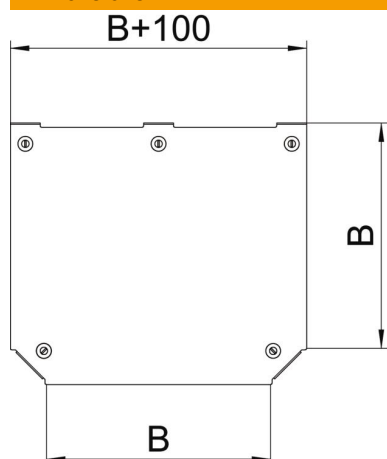

### Master data

|                     |                       |
|---------------------|-----------------------|
| Item number         | 7138800               |
| Description 1       | Cover, T-branch piece |
| Description 2       | for RTM 500           |
| Manufacturer        | OBO                   |
| Dimension           | B=500mm               |
| Material            | Steel                 |
| Surface             | Strip galvanized      |
| Surface standard    | DIN EN 10346          |
| Smallest sales unit | 1                     |
| Unit of quantity    | Piece                 |
| Weight              | 325.8 kg              |
| Weight unit         | kg/100 pc.            |

### Dimensions

|                 |         |
|-----------------|---------|
| Width           | 500 mm  |
| Width           | 20 in   |
| Plate thickness | 1.25 mm |
| Dimension B     | 500 mm  |