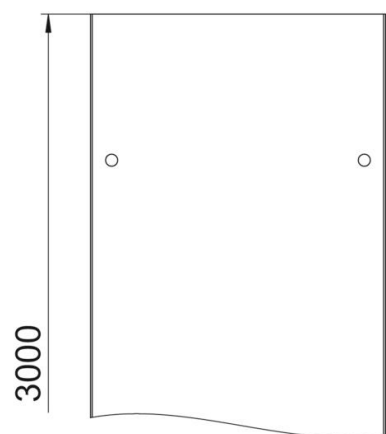

### Master data

Item number	6052981
Type	DRL 200 A4
Description 1	Cover with turn buckle
Description 2	for cable tray and ladder
Manufacturer	OBO
Dimension	200x3000
Material	Stainless steel
Surface	Bright, treated
Surface standard	
Smallest sales unit	3
Unit of quantity	Metre
Weight	183.57 kg
Weight unit	kg/100 m

## Cover with turn buckle A4

Item number: 6052981

### Dimensions

Length	3,000 mm
Width	200 mm
Height	13 mm
Plate thickness	1 mm
Dimension B	200 mm