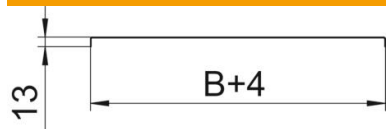

### Master data

Item number	6052981
Type	DRL 200 A4
Description 1	Cover with turn buckle
Description 2	for cable tray and ladder
Manufacturer	OBO
Dimension	200x3000
Material	Stainless steel
Surface	Bright, treated
Surface standard	
Smallest sales unit	3
Unit of quantity	Metre
Weight	183.57 kg
Weight unit	kg/100 m

### Dimensions

Length	3,000 mm
Width	200 mm
Height	13 mm
Plate thickness	1 mm
Dimension B	200 mm