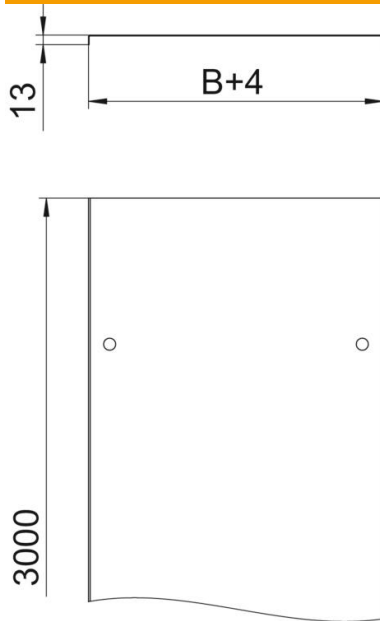

### Master data

Item number	6052304
Description 1	Cover with turn buckle
Description 2	for cable tray and ladder
Manufacturer	OBO
Dimension	300x3000
Material	Steel
Surface	Strip galvanized
Surface standard	DIN EN 10346
Smallest sales unit	3
Unit of quantity	Metre
Weight	259.334 kg
Weight unit	kg/100 m

### Dimensions

Length	3,000 mm
Length	10 ft
Width	300 mm
Width	12 in
Height	35 mm
Plate thickness	0.04 in
Plate thickness	1 mm
Dimension B	300 mm
Dimension H	15 mm