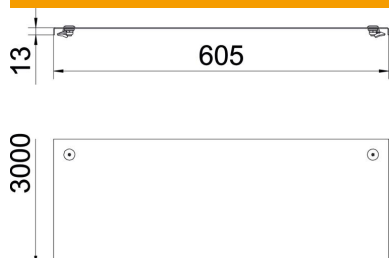

### Master data

Item number	6052986
Type	DRL 600 A4
Description 1	Cover with turn buckle
Description 2	for cable tray and ladder
Manufacturer	OBO
Dimension	600x3000
Material	Stainless steel
Surface	Bright, treated
Surface standard	
Smallest sales unit	3
Unit of quantity	Metre
Weight	743.24 kg
Weight unit	kg/100 m

### Dimensions

Length	3,000 mm
Width	600 mm
Height	13 mm
Plate thickness	1.25 mm
Dimension B	600 mm