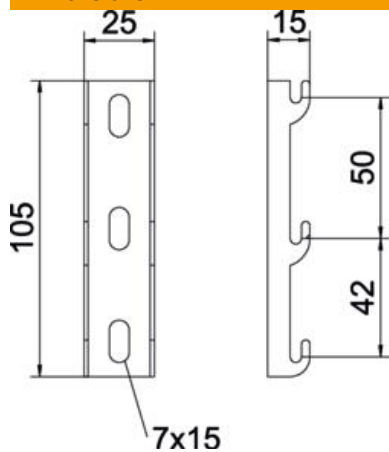

## Hook rail for G mesh cable tray A2

Item number: 6005642

Hook rail for wall mounting of G mesh cable trays

CE

**A2** Stainless steel

**2B** Bright, treated

### Master data

Item number	6005642
Type	G-GRM-R125 A2
Description 1	Hook rail
Description 2	for G mesh cable tray mounting
Manufacturer	OBO
Dimension	105x25x15
Material	Stainless steel
Surface	Bright, treated
Surface standard	
Smallest sales unit	25
Unit of quantity	Piece
Weight	4.6 kg
Weight unit	kg/100 pc.

### Dimensions

Length	105 mm
Width	25 mm
Width	0.98 in
Height	0 mm
Height	0 in