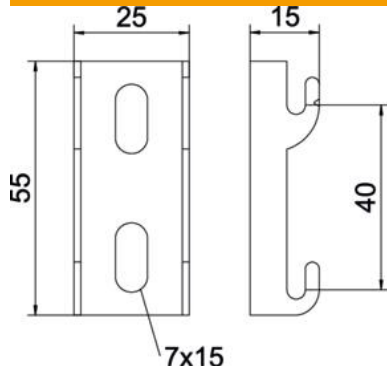

Technical data sheet

Hook rail for G mesh cable tray A2

Item number: 6005637

Hook rail for wall mounting of G mesh cable trays

CE

A2 Stainless steel

2B Bright, treated

Master data

Item number	6005637
Type	G-GRM-R75 A2
Description 1	Hook rail
Description 2	for G mesh cable tray mounting
Manufacturer	OBO
Dimension	55x25x15
Material	Stainless steel
Surface	Bright, treated
Surface standard	
Smallest sales unit	25
Unit of quantity	Piece
Weight	2.4 kg
Weight unit	kg/100 pc.

Technical data sheet

Hook rail for G mesh cable tray A2

Item number: 6005637

Dimensions

Length	55 mm
Width	25 mm
Width	0.98 in
Height	0 mm
Height	0 in

Technical data

Suitable for profile shapes	U-shaped
Profile shape	U-shaped
Rustproof steel, pickled	no