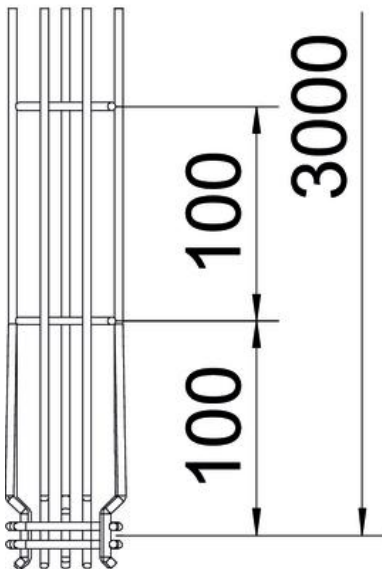

Technical data sheet

G mesh cable tray Magic® 75 A2

Item number: 6005553

G-shaped mesh cable tray made of spot-welded steel wire with different side heights and widths.

Direct wall or ceiling mounting possible. Load capacity details regarding the different mounting methods are available upon request.

Magnetic shield insulation 15 dB.

A2 Stainless steel

2B Bright, treated

Master data

| | |
|---------------------|-------------------------|
| Item number | 6005553 |
| Description 1 | G mesh cable tray Magic |
| Manufacturer | OBO |
| Dimension | 75x50x3000 |
| Material | Stainless steel |
| Surface | Bright, treated |
| Surface standard | |
| Smallest sales unit | 3 |
| Unit of quantity | Metre |
| Weight | 79.467 kg |
| Weight unit | kg/100 m |

Technical data sheet

G mesh cable tray Magic® 75 A2

Item number: 6005553

Dimensions

| | |
|-------------|----------|
| Length | 3,000 mm |
| Width | 50 mm |
| Width | 1.97 in |
| Height | 75 mm |
| Height | 2.95 in |
| Dimension A | 53 mm |
| Dimension B | 53 mm |
| Dimension C | 38 mm |
| Dimension H | 73 mm |

Technical data sheet

G mesh cable tray Magic® 75 A2

Item number: 6005553

Technical data

| | |
|---|----------------------|
| Connector version | Integrated connector |
| Mounting system fastening type | Ceiling Wall |
| Maintain electrical functions | no |
| Integrated partition | Without |
| Usable cross-section | 22 cm ² |
| Usable cross-section | 2200 mm ² |
| Profile shape | G-shaped |
| Rustproof steel, pickled | yes |
| Screwless connector | yes |
| Wide-span version | no |
| Load test type according to IEC 61537 | Type II |
| Type of connector, cable support system | Click fastening |