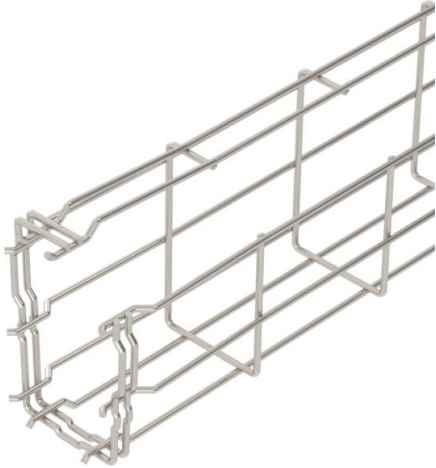

Technical data sheet

G mesh cable tray Magic® 75 A2

Item number: 6005553

G-shaped mesh cable tray made of spot-welded steel wire with different side heights and widths.

Direct wall or ceiling mounting possible. Load capacity details regarding the different mounting methods are available upon request.

Magnetic shield insulation 15 dB.

A2 Stainless steel

2B Bright, treated

Master data

| | |
|---------------------|-------------------------|
| Item number | 6005553 |
| Description 1 | G mesh cable tray Magic |
| Manufacturer | OBO |
| Dimension | 75x50x3000 |
| Material | Stainless steel |
| Surface | Bright, treated |
| Surface standard | |
| Smallest sales unit | 3 |
| Unit of quantity | Metre |
| Weight | 79.467 kg |
| Weight unit | kg/100 m |

Technical data sheet

G mesh cable tray Magic® 75 A2

Item number: 6005553

Dimensions

| | |
|-------------|----------|
| Length | 3,000 mm |
| Width | 50 mm |
| Width | 1.97 in |
| Height | 75 mm |
| Height | 2.95 in |
| Dimension A | 53 mm |
| Dimension B | 53 mm |
| Dimension C | 38 mm |
| Dimension H | 73 mm |

Technical data sheet

G mesh cable tray Magic® 75 A2

Item number: 6005553

Technical data

| | |
|---|----------------------|
| Connector version | Integrated connector |
| Mounting system fastening type | Ceiling Wall |
| Maintain electrical functions | no |
| Integrated partition | Without |
| Usable cross-section | 22 cm ² |
| Usable cross-section | 2200 mm ² |
| Profile shape | G-shaped |
| Rustproof steel, pickled | yes |
| Screwless connector | yes |
| Wide-span version | no |
| Load test type according to IEC 61537 | Type II |
| Type of connector, cable support system | Click fastening |