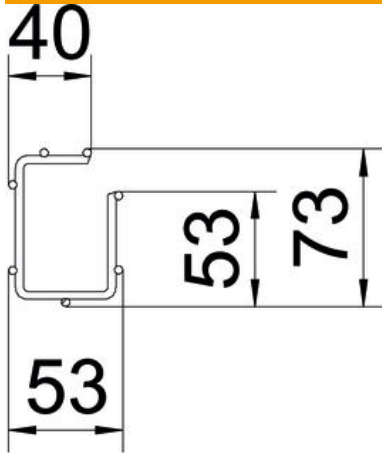

Technical data sheet

G mesh cable tray Magic® 75 A2

Item number: 6005553

G-shaped mesh cable tray made of spot-welded steel wire with different side heights and widths.

Direct wall or ceiling mounting possible. Load capacity details regarding the different mounting methods are available upon request.

Magnetic shield insulation 15 dB.

A2 Stainless steel

2B Bright, treated

Master data

| | |
|---------------------|-------------------------|
| Item number | 6005553 |
| Description 1 | G mesh cable tray Magic |
| Manufacturer | OBO |
| Dimension | 75x50x3000 |
| Material | Stainless steel |
| Surface | Bright, treated |
| Surface standard | |
| Smallest sales unit | 3 |
| Unit of quantity | Metre |
| Weight | 79.467 kg |
| Weight unit | kg/100 m |

Technical data sheet

G mesh cable tray Magic® 75 A2

Item number: 6005553

Dimensions

| | |
|-------------|----------|
| Length | 3,000 mm |
| Width | 50 mm |
| Width | 1.97 in |
| Height | 75 mm |
| Height | 2.95 in |
| Dimension A | 53 mm |
| Dimension B | 53 mm |
| Dimension C | 38 mm |
| Dimension H | 73 mm |

Technical data sheet

G mesh cable tray Magic® 75 A2

Item number: 6005553

Technical data

| | |
|---|----------------------|
| Connector version | Integrated connector |
| Mounting system fastening type | Ceiling Wall |
| Maintain electrical functions | no |
| Integrated partition | Without |
| Usable cross-section | 22 cm ² |
| Usable cross-section | 2200 mm ² |
| Profile shape | G-shaped |
| Rustproof steel, pickled | yes |
| Screwless connector | yes |
| Wide-span version | no |
| Load test type according to IEC 61537 | Type II |
| Type of connector, cable support system | Click fastening |