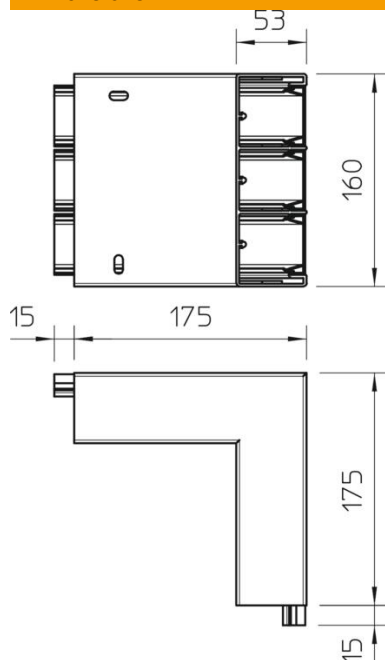

Technical data sheet

External corner

Item number: 6116263

Rigid 90° external corner for changing the direction of the Rapid 45 three-compartment device installation trunking.

PVC Polyvinylchloride

Master data

Item number	6116263
Type	GEK-KAS53160-3
Description 1	External corner
Description 2	rigid form
Manufacturer	OBO
Dimension	53x160mm
Colour	Pure white; RAL 9010
Material	Polyvinylchloride
Smallest sales unit	1
Unit of quantity	Piece
Weight	64 kg
Weight unit	kg/100 pc.

Technical data sheet

External corner

Item number: 6116263

Dimensions

Length	175 mm
Width	160 mm
Height	53 mm

Technical data

Number of covers	3
Version for	Base
for duct width	100 mm
for trunking height	53 mm
Halogen-free	no
Cable retaining clip	no
Duct connector	no
Cover mounting type	Internal
Mounting perforation in base	yes
Cover width 2	45 mm
Cover width 3	45 mm
Protection rating	IP30
Protective film	no
Protection rating IK code	IK08
Symmetrical	no
Permitted temperature range, max.	60 °C
Permitted temperature range, min.	-15 °C
Angle range, max.	90 mm
Angle range, min.	90 mm