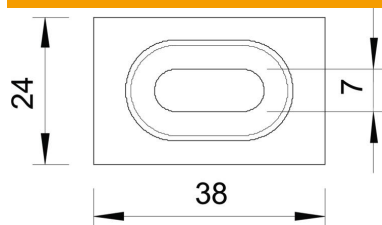

### Master data

Item number	6017018
Type	GKB 38 A2
Description 1	Hold-down clamp
Description 2	for mesh cable tray
Manufacturer	OBO
Material	Stainless steel
Surface	Bright, treated
Surface standard	
Smallest sales unit	20
Unit of quantity	Piece
Weight	1.061 kg
Weight unit	kg/100 pc.

### Dimensions

Dimension	38 x 24
-----------	---------