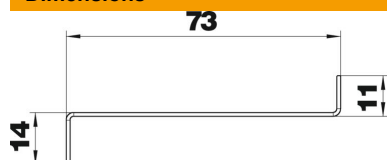

Technical data sheet

Partition GS-TW90

Item number: 6277095

Partition to divide the trunking for different voltage levels. Self-conducting contacting during mounting.

St Steel

Master data

Item number	6277095
Type	GS-TW90
Description 1	Partition
Description 2	for GS 90
Manufacturer	OBO
Dimension	24x73x2000
Material	Steel
Smallest sales unit	2
Unit of quantity	Metre
Weight	74.4 kg
Weight unit	kg/100 m

Dimensions

Length	2,000 mm
Width	24 mm
Height	73 mm

Technical data sheet

Partition GS-TW90

Item number: 6277095

Technical data

Version for	Single
Fastening type	Plug-in
Suitable for duct depth	90
Halogen-free	yes
Protection rating	IP30
Protection rating IK code	IK10
Permitted temperature range, max.	60 °C
Permitted temperature range, min.	-25 °C