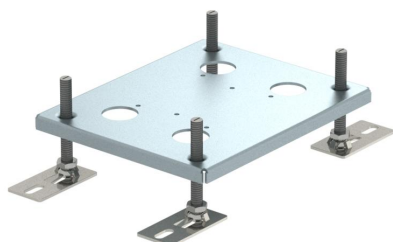

Technical data sheet

Height extension for UDHOME-ONE/UDHOME2 floor socket

Item number: 7368418

Height-adjustable extension for UDHOME-ONE/UDHOME2 floor socket. Load capacity up to 8 kN. Additional height-adjustment range: 10–60 mm

St Steel

Master data

Item number	7368418
Type	HE 60UH2
Description 1	Height expansion
Description 2	for UDHOME2
Manufacturer	OBO
Material	Steel
Smallest sales unit	1
Unit of quantity	Piece
Weight	71.6 kg
Weight unit	kg/100 pc.

Technical data

Type of accessory	Miscellaneous
Suitable for wet care	no
Nominal size for device installation units	2
Standard	EN 50085-2-2
Heavy-duty version	no
Approvals	VDE
Accessories	yes
Spare part	no