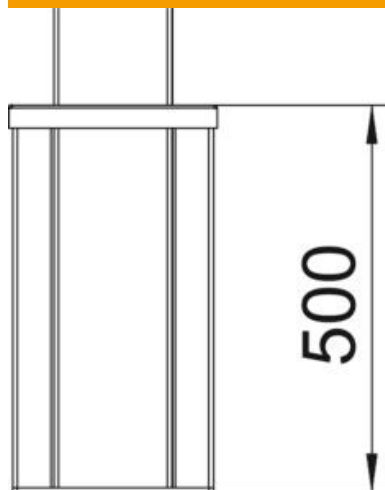

# Technical data sheet

Service pole, type ISSHS140500

Item number: 6290030

ISS aluminium service pole, 2-compartment, with a 76.5 mm system opening.

Empty, equippable with standard devices (socket, telephone, etc.) max. 8 devices.

## Master data

Item number	6290030
Type	ISSHS140500RW
Description 1	Service pole
Description 2	floor
Manufacturer	OBO
Dimension	500x130x140
Colour	Pure white; RAL 9010
Material	Aluminium
Smallest sales unit	1
Unit of quantity	Piece
Weight	302 kg
Weight unit	kg/100 pc.

# Technical data sheet

Service pole, type ISSHS140500

Item number: 6290030

## Dimensions

Length	500 mm
Width	130 mm
Height	140 mm