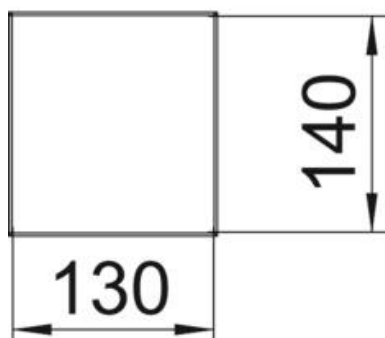

## Master data

Item number	6290030
Type	ISSHS140500RW
Description 1	Service pole
Description 2	floor
Manufacturer	OBO
Dimension	500x130x140
Colour	Pure white; RAL 9010
Material	Aluminium
Smallest sales unit	1
Unit of quantity	Piece
Weight	302 kg
Weight unit	kg/100 pc.

## Dimensions

Length	500 mm
Width	130 mm
Height	140 mm