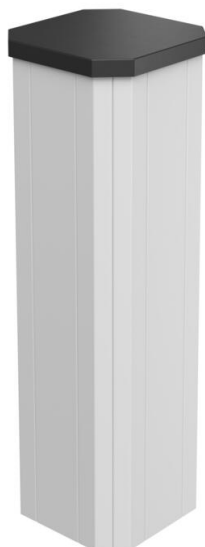

Technical data sheet

Service pole, type ISSHS4

Item number: 6286702

ISS sheet steel service pole with a 76.5 mm system opening on four sides.

Empty, fittable from all four sides with six standard devices (socket, telephone, etc.) on each side, max. 24 devices. Fastening possible directly on the floor. Accessory mounting boxes to be ordered separately. The service pole is suitable for accepting front locking accessory mounting boxes of the series 71GD....

St Steel

Master data

| | |
|---------------------|------------------------|
| Item number | 6286702 |
| Type | ISSHS4 61OT3LGR |
| Description 1 | Service post |
| Description 2 | with system opening 80 |
| Manufacturer | OBO |
| Dimension | 680x212x212 |
| Colour | Light grey; RAL 7035 |
| Material | Steel |
| Smallest sales unit | 1 |
| Unit of quantity | Piece |
| Weight | 1108 kg |
| Weight unit | kg/100 pc. |

Technical data sheet

Service pole, type ISSHS4

Item number: 6286702

Dimensions

| | |
|--------|--------|
| Length | 680 mm |
| Width | 212 mm |
| Height | 212 mm |

Technical data

| | |
|-------------------------------|---------------|
| Number of usable covers | 4 |
| Number of compartments | 4 St. |
| Version for | Miscellaneous |
| Fastening type | Bolts |
| Floor mounting | yes |
| Ceiling mounting | no |
| Continuous profile | yes |
| Halogen-free | yes |
| Cable entry | Bottom |
| Cover width | 76.5 mm |
| Changes according to location | no |
| Pole shape | Square |
| Pole height, min. | 680 mm |
| Adjustable | no |
| Pre-wired | no |