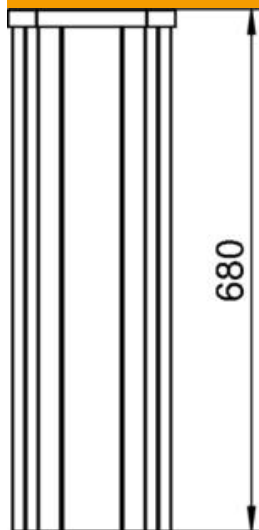

Technical data sheet

Service pole, type ISSHS4

Item number: 6286702

ISS sheet steel service pole with a 76.5 mm system opening on four sides.

Empty, fittable from all four sides with six standard devices (socket, telephone, etc.) on each side, max. 24 devices. Fastening possible directly on the floor. Accessory mounting boxes to be ordered separately. The service pole is suitable for accepting front locking accessory mounting boxes of the series 71GD....

St Steel

Master data

| | |
|---------------------|------------------------|
| Item number | 6286702 |
| Type | ISSHS4 61OT3LGR |
| Description 1 | Service post |
| Description 2 | with system opening 80 |
| Manufacturer | OBO |
| Dimension | 680x212x212 |
| Colour | Light grey; RAL 7035 |
| Material | Steel |
| Smallest sales unit | 1 |
| Unit of quantity | Piece |
| Weight | 1108 kg |
| Weight unit | kg/100 pc. |

Technical data sheet

Service pole, type ISSHS4

Item number: 6286702

Dimensions

| | |
|--------|--------|
| Length | 680 mm |
| Width | 212 mm |
| Height | 212 mm |

Technical data

| | |
|-------------------------------|---------------|
| Number of usable covers | 4 |
| Number of compartments | 4 St. |
| Version for | Miscellaneous |
| Fastening type | Bolts |
| Floor mounting | yes |
| Ceiling mounting | no |
| Continuous profile | yes |
| Halogen-free | yes |
| Cable entry | Bottom |
| Cover width | 76.5 mm |
| Changes according to location | no |
| Pole shape | Square |
| Pole height, min. | 680 mm |
| Adjustable | no |
| Pre-wired | no |