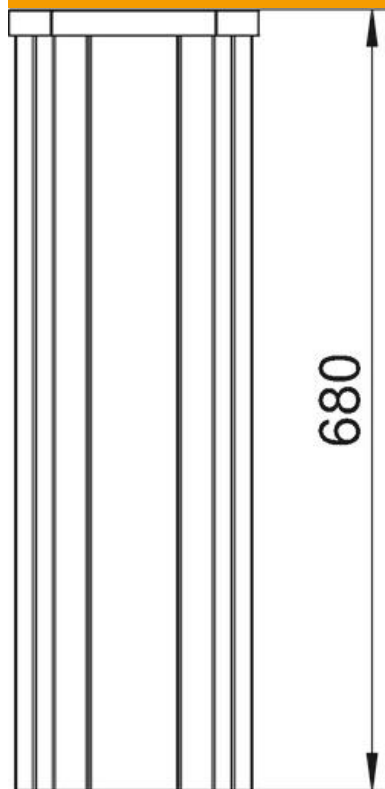

Technical data sheet

Service pole, type ISSHS4

Item number: 6286700

ISS sheet steel service pole with a 76.5 mm system opening on four sides.

Empty, fittable from all four sides with six standard devices (socket, telephone, etc.) on each side, max. 24 devices. Fastening possible directly on the floor. Accessory mounting boxes to be ordered separately. The service pole is suitable for accepting front locking accessory mounting boxes of the series 71GD....

St Steel

Master data

| | |
|---------------------|------------------------|
| Item number | 6286700 |
| Type | ISSHS4 61OT3RW |
| Description 1 | Service post |
| Description 2 | with system opening 80 |
| Manufacturer | OBO |
| Dimension | 680x212x212 |
| Colour | Pure white; RAL 9010 |
| Material | Steel |
| Smallest sales unit | 1 |
| Unit of quantity | Piece |
| Weight | 1050 kg |
| Weight unit | kg/100 pc. |

Technical data sheet

Service pole, type ISSHS4

Item number: 6286700

Dimensions

| | |
|--------|--------|
| Length | 680 mm |
| Width | 212 mm |
| Height | 212 mm |

Technical data sheet

Service pole, type ISSHS4

Item number: 6286700

Technical data

| | |
|-------------------------------|---------------|
| Number of usable covers | 4 |
| Number of compartments | 4 St. |
| Version for | Miscellaneous |
| Fastening type | Bolts |
| Floor mounting | yes |
| Ceiling mounting | no |
| Continuous profile | yes |
| Halogen-free | yes |
| Cable entry | Bottom |
| Cover width | 76.5 mm |
| Changes according to location | no |
| Pole shape | Square |
| Pole height, min. | 680 mm |
| Adjustable | no |
| Pre-wired | no |