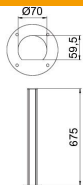

Technical data sheet

Service pole, type ISSRHSM45

Item number: 6290054

ISS aluminium service pole with a 45 mm system opening.

Set consisting of:

1-compartment pole with stand

Total length: 675 mm

1 cover, aluminium

Alu Aluminium

P Powder-coated

Master data

Item number	6290054
Type	ISSRHSM45SW
Description 1	Service pole
Description 2	floor
Manufacturer	OBO
Dimension	675x70x60
Colour	Jet black; RAL 9005
Material	Aluminium
Surface	Powder-coated
Surface standard	
Smallest sales unit	1
Unit of quantity	Piece
Weight	135 kg
Weight unit	kg/100 pc.

Technical data sheet

Service pole, type ISSRHSM45

Item number: 6290054

Dimensions

Length	675 mm
Width	70 mm
Height	59.5 mm

Technical data

Number of usable covers	1
Number of compartments	1 St.
Version for	Single-sided
Fastening type	Stand
Floor mounting	yes
Ceiling mounting	no
Continuous profile	yes
Halogen-free	yes
Cable entry	Bottom
Cover width	45 mm
Changes according to location	no
Pole shape	Round
Pole height, min.	675 mm
Adjustable	no
Pre-wired	no