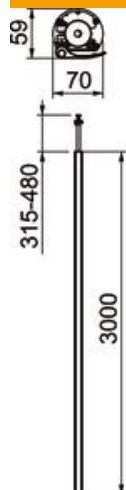

Technical data sheet

Service pole, type ISSRM45

Item number: 6290087

ISS aluminium service pole with a 45 mm system opening.

Set consists of:

1 one-compartment pole with clamping fastening

Total length: 3,315 mm–3,480 mm

1 ceiling attachment with clamping device

1 aluminium cover

Length: 3,000 mm

The design of this ISS service pole is based on an extremely slender, round aluminium profile, which has a smooth cover of the Rapid 45 device installation trunking series as its front side. The 45 mm system opening is suitable for direct acceptance of Modul 45® switching and connection devices.

Alu Aluminium

EL Anodised

Master data

Item number	6290087
Type	ISSRM45EL
Description 1	Service pole
Description 2	floor/ceiling
Manufacturer	OBO
Dimension	3000x70x59
Material	Aluminium
Surface	Anodised
Surface standard	
Smallest sales unit	1
Unit of quantity	Piece
Weight	510 kg
Weight unit	kg/100 pc.

Technical data sheet

Service pole, type ISSRM45

Item number: 6290087

Dimensions

Length	3,000 mm
Width	70 mm
Height	59 mm

Technical data

Number of usable covers	1
Number of compartments	1 St.
Version for	Single-sided
Fastening type	Tension
Floor mounting	yes
Ceiling mounting	yes
Continuous profile	yes
Halogen-free	yes
Height compensation, max.	480 mm
Height compensation, min.	315 mm
Cable entry	Top
Cover width	45 mm
Changes according to location	no
Pole shape	Round
Pole height, max.	3480 mm
Pole height, min.	3315 mm
Adjustable	yes
Pre-wired	no