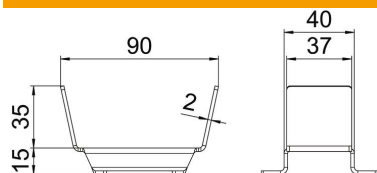

### Master data

Item number	6358825
Type	KKLH 60 100 FS
Description 1	Centre suspension
Description 2	for cable tray
Manufacturer	OBO
Dimension	90x66x50
Material	Steel
Surface	Strip galvanized
Surface standard	DIN EN 10346
Smallest sales unit	1
Unit of quantity	Piece
Weight	0 kg
Weight unit	kg/100 pc.

### Dimensions

Length	66 mm
Width	90 mm
Height	50 mm