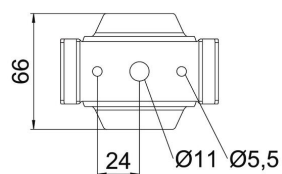

### Master data

Item number	6358825
Type	KKLH 60 100 FS
Description 1	Centre suspension
Description 2	for cable tray
Manufacturer	OBO
Dimension	90x66x50
Material	Steel
Surface	Strip galvanized
Surface standard	DIN EN 10346
Smallest sales unit	1
Unit of quantity	Piece
Weight	0 kg
Weight unit	kg/100 pc.

### Dimensions

Length	66 mm
Width	90 mm
Height	50 mm