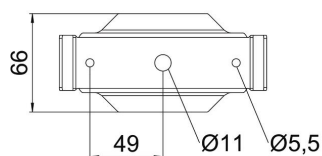

Technical data sheet

Central hanger for cable tray, KKLH 60

Item number: 6358828

Centre suspension, universal, for fastening to threaded rods and supports.

St Steel

FS Strip galvanized

Master data

Item number	6358828
Type	KKLH 60 150 FS
Description 1	Centre suspension
Description 2	for cable tray
Manufacturer	OBO
Dimension	140x66x50
Material	Steel
Surface	Strip galvanized
Surface standard	DIN EN 10346
Smallest sales unit	1
Unit of quantity	Piece
Weight	0 kg
Weight unit	kg/100 pc.

Technical data sheet

Central hanger for cable tray, KKLH 60

Item number: 6358828

Dimensions

Length	66 mm
Width	140 mm
Height	50 mm

Technical data

Version for	Suspension bracket (C clamp)
Maintain electrical functions	no
Suitable for mesh cable tray	yes
Suitable for cable ladder	yes
Suitable for cable tray	yes
Tray fastening	Retaining lug
Adjustable	no