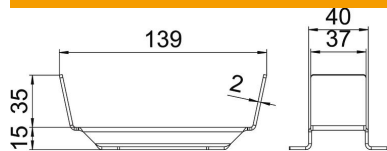

Technical data sheet

Central hanger for cable tray, KKLH 60

Item number: 6358828

Centre suspension, universal, for fastening to threaded rods and supports.

St Steel

FS Strip galvanized

Master data

Item number	6358828
Type	KKLH 60 150 FS
Description 1	Centre suspension
Description 2	for cable tray
Manufacturer	OBO
Dimension	140x66x50
Material	Steel
Surface	Strip galvanized
Surface standard	DIN EN 10346
Smallest sales unit	1
Unit of quantity	Piece
Weight	0 kg
Weight unit	kg/100 pc.

Technical data sheet

Central hanger for cable tray, KKLH 60

Item number: 6358828

Dimensions

Length	66 mm
Width	140 mm
Height	50 mm

Technical data

Version for	Suspension bracket (C clamp)
Maintain electrical functions	no
Suitable for mesh cable tray	yes
Suitable for cable ladder	yes
Suitable for cable tray	yes
Tray fastening	Retaining lug
Adjustable	no