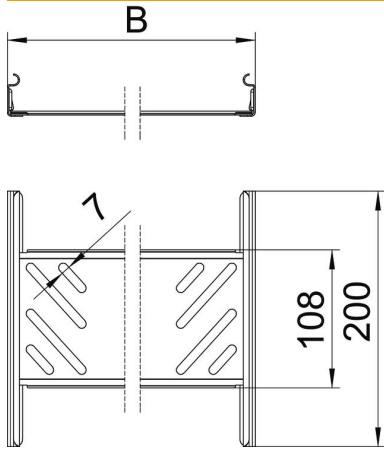

## Magic straight connector set FS

Item number: 6068902

Cable tray connector with quick fastening for the screwless connection of perforated cable trays with a side height of 35 mm. The optimised design means that the connector can be used to create radii and as a length compensation piece for large temperature deviations.

### Master data

Item number	6068902
Description 1	Straight connector set
Description 2	for cable tray Magic
Manufacturer	OBO
Dimension	35x200x200
Material	Steel
Surface	Strip galvanized
Surface standard	DIN EN 10346
Smallest sales unit	1
Unit of quantity	Piece
Weight	29.4 kg
Weight unit	kg/100 pc.

### Dimensions

Dimension	35x200
Length	200 mm
Width	200 mm
Width	8 in
Height	35 mm
Height	1 in
Plate thickness	1 mm
Dimension B	200 mm