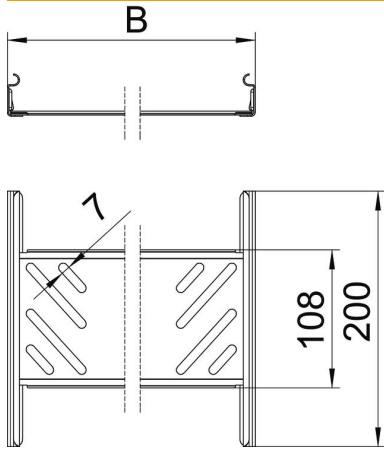

Technical data sheet

Magic straight connector set FS

Item number: 6068904

Cable tray connector with quick fastening for the screwless connection of perforated cable trays with a side height of 35 mm. The optimised design means that the connector can be used to create radii and as a length compensation piece for large temperature deviations.

St Steel

FS Strip galvanized

Master data

Item number	6068904
Description 1	Straight connector set
Description 2	for cable tray Magic
Manufacturer	OBO
Dimension	35x300x200
Material	Steel
Surface	Strip galvanized
Surface standard	DIN EN 10346
Smallest sales unit	1
Unit of quantity	Piece
Weight	36.1 kg
Weight unit	kg/100 pc.

Technical data sheet

Magic straight connector set FS

Item number: 6068904

Dimensions

Dimension	35x300
Length	200 mm
Width	300 mm
Width	12 in
Height	35 mm
Height	1 in
Plate thickness	1 mm
Dimension B	300 mm

Technical data

Version for	Straight connector
Maintain electrical functions	no
Suitable for mesh cable tray	no
Suitable for cable ladder	no
Suitable for cable tray	yes
Suitable for cable tray system height	35 mm
Adjustable connector, horizontal	no
Articulated connector, vertical	no
Rustproof steel, pickled	no
Connection type	Screwless connector