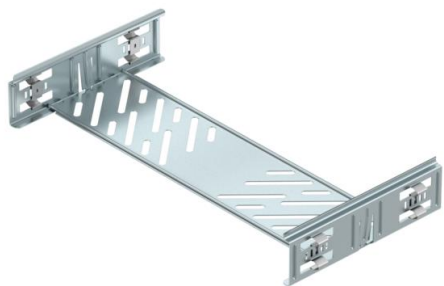

Technical data sheet

Magic straight connector set FS

Item number: 6068922

Cable tray connector with quick fastening for the screwless connection of perforated cable trays with a side height of 60 mm. The optimised design means that the connector can be used to create radii and as a length compensation piece for large temperature deviations.

St Steel

FS Strip galvanized

Master data

Item number	6068922
Description 1	Straight connector set
Description 2	for cable tray Magic
Manufacturer	OBO
Dimension	60x400x200
Material	Steel
Surface	Strip galvanized
Surface standard	DIN EN 10346
Smallest sales unit	1
Unit of quantity	Piece
Weight	50.7 kg
Weight unit	kg/100 pc.

Technical data sheet

Magic straight connector set FS

Item number: 6068922

Dimensions

Dimension	60x400
Length	200 mm
Width	400 mm
Width	16 in
Height	60 mm
Height	2 in
Plate thickness	1 mm
Dimension B	400 mm

Technical data

Version for	Straight connector
Maintain electrical functions	no
Suitable for mesh cable tray	no
Suitable for cable ladder	no
Suitable for cable tray	yes
Suitable for cable tray system height	60 mm
Adjustable connector, horizontal	no
Articulated connector, vertical	no
Rustproof steel, pickled	no
Connection type	Screwless connector