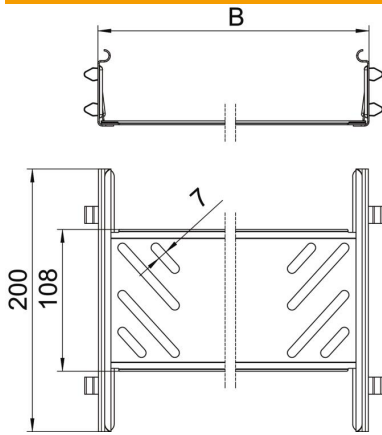

Technical data sheet

Magic straight connector set FS

Item number: 6068926

Cable tray connector with quick fastening for the screwless connection of perforated cable trays with a side height of 60 mm. The optimised design means that the connector can be used to create radii and as a length compensation piece for large temperature deviations.

St Steel

FS Strip galvanized

Master data

Item number	6068926
Description 1	Straight connector set
Description 2	for cable tray Magic
Manufacturer	OBO
Dimension	60x600x200
Material	Steel
Surface	Strip galvanized
Surface standard	DIN EN 10346
Smallest sales unit	1
Unit of quantity	Piece
Weight	64.2 kg
Weight unit	kg/100 pc.

Technical data sheet

Magic straight connector set FS

Item number: 6068926

Dimensions

Dimension	60x600
Length	200 mm
Width	600 mm
Width	24 in
Height	60 mm
Height	2 in
Plate thickness	1 mm
Dimension B	600 mm

Technical data

Version for	Straight connector
Maintain electrical functions	no
Suitable for mesh cable tray	no
Suitable for cable ladder	no
Suitable for cable tray	yes
Suitable for cable tray system height	60 mm
Adjustable connector, horizontal	no
Articulated connector, vertical	no
Rustproof steel, pickled	no
Connection type	Screwless connector