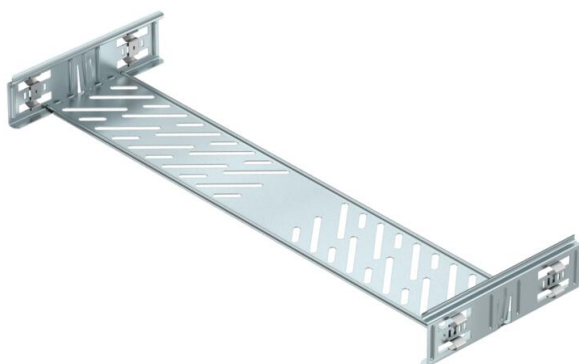

Technical data sheet

Magic straight connector set FS

Item number: 6068926

Cable tray connector with quick fastening for the screwless connection of perforated cable trays with a side height of 60 mm. The optimised design means that the connector can be used to create radii and as a length compensation piece for large temperature deviations.

St Steel

FS Strip galvanized

Master data

Item number	6068926
Description 1	Straight connector set
Description 2	for cable tray Magic
Manufacturer	OBO
Dimension	60x600x200
Material	Steel
Surface	Strip galvanized
Surface standard	DIN EN 10346
Smallest sales unit	1
Unit of quantity	Piece
Weight	64.2 kg
Weight unit	kg/100 pc.

Technical data sheet

Magic straight connector set FS

Item number: 6068926

Dimensions

Dimension	60x600
Length	200 mm
Width	600 mm
Width	24 in
Height	60 mm
Height	2 in
Plate thickness	1 mm
Dimension B	600 mm

Technical data

Version for	Straight connector
Maintain electrical functions	no
Suitable for mesh cable tray	no
Suitable for cable ladder	no
Suitable for cable tray	yes
Suitable for cable tray system height	60 mm
Adjustable connector, horizontal	no
Articulated connector, vertical	no
Rustproof steel, pickled	no
Connection type	Screwless connector