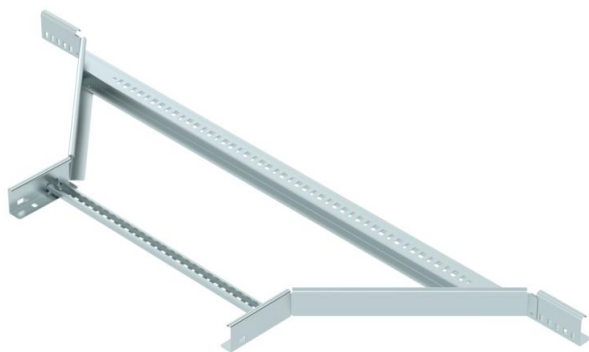

Technical data sheet

Add-on tee 60 FS

Item number: 6225858

Mounting/branch with welded rung for use in the cable ladder types with a side height of 60 mm.
Connectors should be ordered separately and in the appropriate quantity.

St Steel

FS Strip galvanized

Master data

Item number	6225858
Description 1	Add-on tee
Description 2	for cable ladder
Manufacturer	OBO
Dimension	60x600
Material	Steel
Surface	Strip galvanized
Surface standard	DIN EN 10346
Smallest sales unit	1
Unit of quantity	Piece
Weight	395 kg
Weight unit	kg/100 pc.

Technical data sheet

Add-on tee 60 FS

Item number: 6225858

Dimensions

Width	600 mm
Height	60 mm
Dimension B	600 mm
Dimension R	300 mm

Technical data

Version of the rungs	Profile perforated
Side rail version	Flat profile
Connector version	Without connectors
Maintain electrical functions	no
Rustproof steel, pickled	no
Wide-span version	no
Rail thickness	1.5 mm