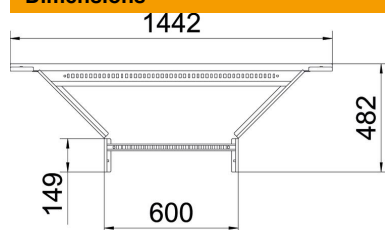

Technical data sheet

Add-on tee 60 FS

Item number: 6225858

Mounting/branch with welded rung for use in the cable ladder types with a side height of 60 mm.
Connectors should be ordered separately and in the appropriate quantity.

St Steel

FS Strip galvanized

Master data

Item number	6225858
Description 1	Add-on tee
Description 2	for cable ladder
Manufacturer	OBO
Dimension	60x600
Material	Steel
Surface	Strip galvanized
Surface standard	DIN EN 10346
Smallest sales unit	1
Unit of quantity	Piece
Weight	395 kg
Weight unit	kg/100 pc.

Technical data sheet

Add-on tee 60 FS

Item number: 6225858

Dimensions

Width	600 mm
Height	60 mm
Dimension B	600 mm
Dimension R	300 mm

Technical data

Version of the rungs	Profile perforated
Side rail version	Flat profile
Connector version	Without connectors
Maintain electrical functions	no
Rustproof steel, pickled	no
Wide-span version	no
Rail thickness	1.5 mm