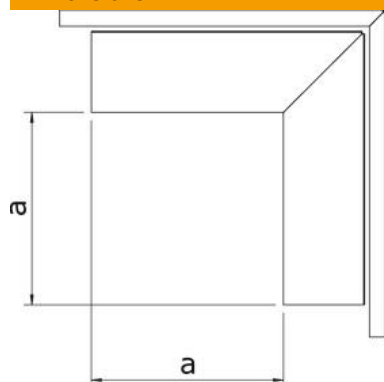

## Master data

Item number	6249086
Type	LKM A40040RW
Description 1	External corner
Description 2	with cover
Manufacturer	OBO
Dimension	40x40mm
Colour	Pure white; RAL 9010
Material	Steel
Surface	Strip galvanized / plastic coated
Surface standard	DIN EN 10346
Smallest sales unit	1
Unit of quantity	Piece
Weight	38.6 kg
Weight unit	kg/100 pc.

## Dimensions

Length	120 mm
Width	40 mm
Height	44 mm
Dimension a	120 mm