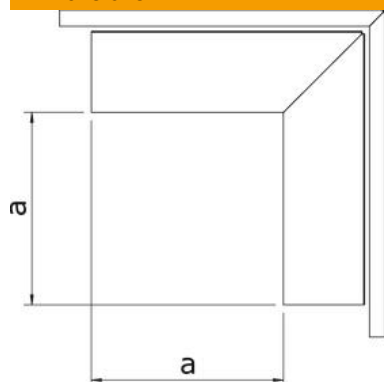

- St** Steel
- FS** Strip galvanized

Master data

Item number	6247571
Type	LKM A40060FS
Description 1	External corner
Description 2	with cover
Manufacturer	OBO
Dimension	40x60mm
Material	Steel
Surface	Strip galvanized
Surface standard	DIN EN 10346
Smallest sales unit	1
Unit of quantity	Piece
Weight	46.3 kg
Weight unit	kg/100 pc.

Technical data sheet

External corner, for cable routing trunking type LKM 40060

Item number: 6247571

Dimensions

Length	120 mm
Width	60 mm
Height	44 mm
Dimension a	120 mm

Technical data

Version for	Base and cover
Fastening type	Base perforation
Maintain electrical functions	no
for duct dimension	40 x 60
Halogen-free	yes
Duct height, min.	44 mm
Trunking depth	44 mm
Protection rating	IP30
Protective film	no
Protection rating IK code	IK10
Permitted temperature range, max.	90 °C
Permitted temperature range, min.	-5 °C
Angle range, min.	90 mm