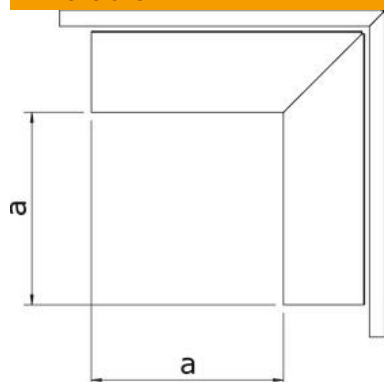

## Master data

Item number	6248063
Type	LKM A60100FS
Description 1	External corner
Description 2	with cover
Manufacturer	OBO
Dimension	60x100mm
Material	Steel
Surface	Strip galvanized
Surface standard	DIN EN 10346
Smallest sales unit	1
Unit of quantity	Piece
Weight	73.1 kg
Weight unit	kg/100 pc.

## Dimensions

Length	120 mm
Width	100 mm
Height	64 mm
Dimension a	120 mm