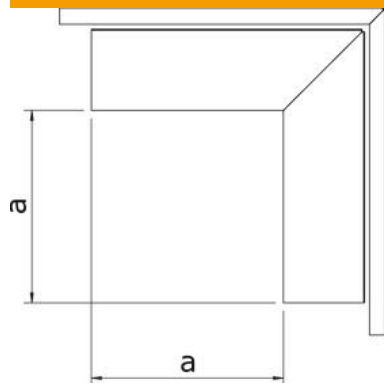

Technical data sheet

External corner, for cable trunking type LKM 60150

Item number: 6248071

External corner including cover for changing the direction of the LKM ducts.
Equipotential bonding without additional aids, between base and cover

St Steel

FS Strip galvanized

Master data

Item number	6248071
Type	LKM A60150FS
Description 1	External corner
Description 2	with cover
Manufacturer	OBO
Dimension	60x150mm
Material	Steel
Surface	Strip galvanized
Surface standard	DIN EN 10346
Smallest sales unit	1
Unit of quantity	Piece
Weight	91.3 kg
Weight unit	kg/100 pc.

Technical data sheet

External corner, for cable trunking type LKM 60150

Item number: 6248071

Dimensions

Length	120 mm
Width	150 mm
Height	64 mm
Dimension a	120 mm

Technical data

Version for	Base and cover
Fastening type	Base perforation
Maintain electrical functions	no
for duct dimension	60 x 150
Halogen-free	yes
Duct height, min.	64 mm
Trunking depth	64 mm
Protection rating	IP30
Protective film	no
Protection rating IK code	IK10
Permitted temperature range, max.	90 °C
Permitted temperature range, min.	-5 °C
Angle range, min.	90 mm