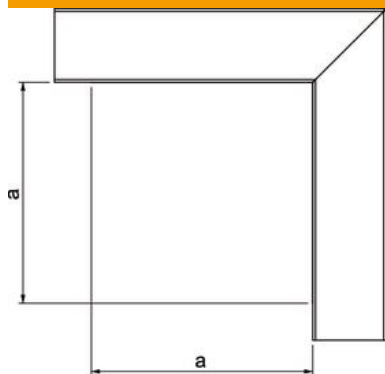

## Master data

Item number	6249523
Type	LKM F60200RW
Description 1	Flat angle
Description 2	with cover
Manufacturer	OBO
Dimension	60x200mm
Colour	Pure white; RAL 9010
Material	Steel
Surface	Strip galvanized / plastic coated
Surface standard	DIN EN 10346
Smallest sales unit	1
Unit of quantity	Piece
Weight	154.4 kg
Weight unit	kg/100 pc.

## Dimensions

Length	140 mm
Width	200 mm
Height	64 mm
Dimension a	140 mm