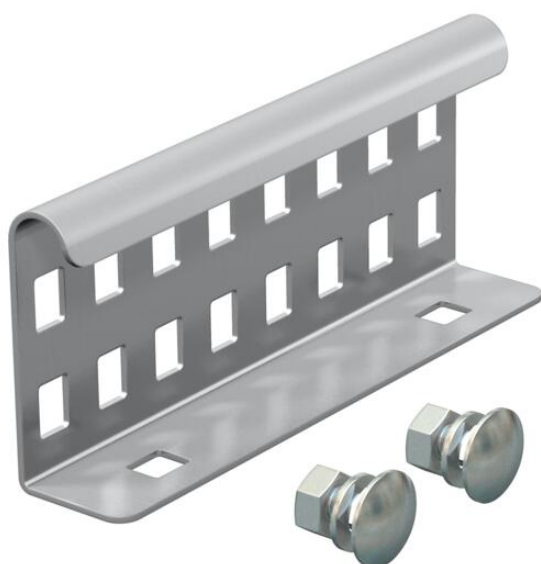

## Straight connector A4

Item number: 6208835

Straight connector as external connector to connect cable ladders and fittings with a side height of 60 mm and continuous rail perforation. The bolt fastening ensures the continuity of the equipotential bonding.

**A4** Stainless steel

**2B** Bright, treated

### Master data

Item number	6208835
Type	LVG 60 A4
Description 1	Straight connector
Description 2	for cable ladder
Manufacturer	OBO
Dimension	64x150
Material	Stainless steel
Surface	Bright, treated
Surface standard	
Smallest sales unit	10
Unit of quantity	Piece
Weight	20 kg
Weight unit	kg/100 pc.

### Dimensions

Dimension	64x150
Length	150 mm
Width	28 mm
Height	64 mm
Plate thickness	1.5 mm