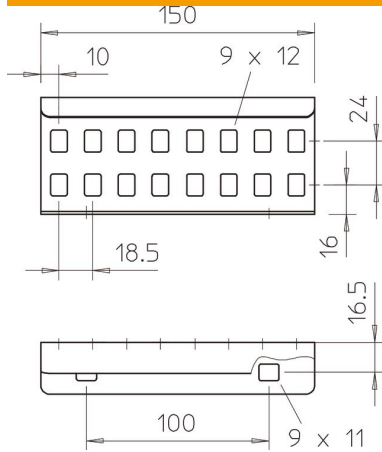

## Straight connector A4

Item number: 6208835

Straight connector as external connector to connect cable ladders and fittings with a side height of 60 mm and continuous rail perforation. The bolt fastening ensures the continuity of the equipotential bonding.

### Master data

Item number	6208835
Type	LVG 60 A4
Description 1	Straight connector
Description 2	for cable ladder
Manufacturer	OBO
Dimension	64x150
Material	Stainless steel
Surface	Bright, treated
Surface standard	
Smallest sales unit	10
Unit of quantity	Piece
Weight	20 kg
Weight unit	kg/100 pc.

### Dimensions

Dimension	64x150
Length	150 mm
Width	28 mm
Height	64 mm
Plate thickness	1.5 mm