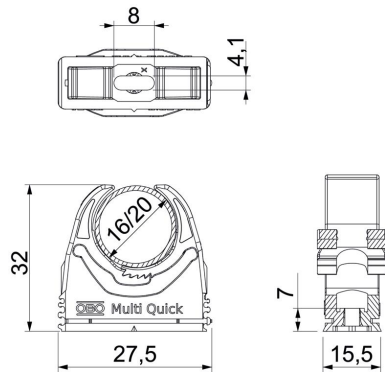

Technical data sheet

Multi-Quick clip, metric

Item number: 2153718

Flush-mounted clip to accept metric pipes and Quick Pipe electrical installation pipes. Flexible clamping range of several millimetres. Universal fastening options on walls and ceilings, both indoors and outdoors. Toolless pipe mounting. Can also be arranged with OBO Quick or starQuick clip.

PA Polyamide

Master data

Item number	2153718
Type	M-Quick M20 LGR
Description 1	Multi-Quick clip
Manufacturer	OBO
Dimension	16-20mm
Colour	Light grey; RAL 7035
Material	Polyamide
Smallest sales unit	100
Unit of quantity	Piece
Weight	0.6 kg
Weight unit	kg/100 pc.

Technical data sheet

Multi-Quick clip, metric

Item number: 2153718

Dimensions

Dimension A	27.5 mm
Dimension B	15.5 mm
Dimension E	8 mm
Dimension F	4.1 mm
Dimension h	7 mm
Dimension H	32 mm

Technical data

Expandable	yes
Number of cables/pipes	1
Pull-out value	40 N
Fastening type	Screw hole
Flame-resistant	acc. to VDE 0471/DIN 695 Part 2-1, test temperature 650°C
Closed	no
Halogen-free	yes
With inlay	no
Snap system	yes
Quick clip installation	Durchgangsloch,_auf_M6_Gewinde_aufschraubbar
Clamping range D, max.	20 mm
Clamping range D, min.	16 mm
UV-resistant	no