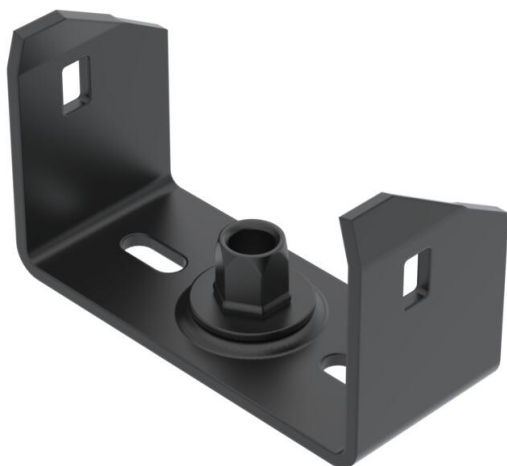

Technical data sheet

Centre suspension for cable tray, side height 60 mm, black

Item number: 6358740

Centre suspension for cable trays with rolled side rail of side height 60 mm.
Black coated.

St Steel

P135 PES135 - Polyester

Master data

| | |
|---------------------|---------------------|
| Item number | 6358740 |
| Type | MAH 60 100 FSKSW |
| Description 1 | Centre suspension |
| Description 2 | for cable tray |
| Manufacturer | OBO |
| Dimension | B100mm |
| Colour | Jet black; RAL 9005 |
| Material | Steel |
| Surface | PES135 - Polyester |
| Surface standard | |
| Smallest sales unit | 1 |
| Unit of quantity | Piece |
| Weight | 18.3 kg |
| Weight unit | kg/100 pc. |

Technical data sheet

Centre suspension for cable tray, side height 60 mm, black

Item number: 6358740

Dimensions

| | |
|--------------|--------|
| Length | 40 mm |
| Width | 100 mm |
| Width | 4 in |
| Height | 57 mm |
| Dimension B | 94 mm |
| Dimension b | 84 mm |
| Dimension B1 | 84 mm |

Technical data

| | |
|----------------------------------|-----------|
| Version for | Suspended |
| F in kN | 1.3 kN |
| for width max. | 100 mm |
| for width min. | 100 |
| Suitable for metric threaded rod | 10 |
| Suitable for mesh cable tray | no |
| Suitable for cable ladder | no |
| Suitable for cable tray | yes |
| Suitable for tray/ladder width | 100 mm |
| Hole diameter | 10.5 mm |
| Adjustable | no |