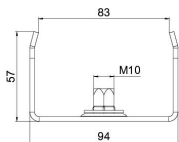

Technical data sheet

Centre suspension for cable tray, side height 60 mm, black

Item number: 6358740

Centre suspension for cable trays with rolled side rail of side height 60 mm.
Black coated.

St Steel

P135 PES135 - Polyester

Master data

| | |
|---------------------|---------------------|
| Item number | 6358740 |
| Type | MAH 60 100 FSKSW |
| Description 1 | Centre suspension |
| Description 2 | for cable tray |
| Manufacturer | OBO |
| Dimension | B100mm |
| Colour | Jet black; RAL 9005 |
| Material | Steel |
| Surface | PES135 - Polyester |
| Surface standard | |
| Smallest sales unit | 1 |
| Unit of quantity | Piece |
| Weight | 18.3 kg |
| Weight unit | kg/100 pc. |

Technical data sheet

Centre suspension for cable tray, side height 60 mm, black

Item number: 6358740

Dimensions

| | |
|--------------|--------|
| Length | 40 mm |
| Width | 100 mm |
| Width | 4 in |
| Height | 57 mm |
| Dimension B | 94 mm |
| Dimension b | 84 mm |
| Dimension B1 | 84 mm |

Technical data

| | |
|----------------------------------|-----------|
| Version for | Suspended |
| F in kN | 1.3 kN |
| for width max. | 100 mm |
| for width min. | 100 |
| Suitable for metric threaded rod | 10 |
| Suitable for mesh cable tray | no |
| Suitable for cable ladder | no |
| Suitable for cable tray | yes |
| Suitable for tray/ladder width | 100 mm |
| Hole diameter | 10.5 mm |
| Adjustable | no |