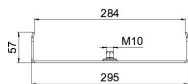

Master data

Item number	6358744
Type	MAH 60 300 FSKSW
Description 1	Centre suspension
Description 2	for cable tray
Manufacturer	OBO
Dimension	B300mm
Colour	Jet black; RAL 9005
Material	Steel
Surface	PES135 - Polyester
Surface standard	
Smallest sales unit	1
Unit of quantity	Piece
Weight	37.9 kg
Weight unit	kg/100 pc.

Technical data sheet

Centre suspension for cable tray, side height 60 mm, black

Item number: 6358744

Dimensions

Length	40 mm
Width	300 mm
Width	46 in
Height	57 mm
Dimension B	295 mm
Dimension b	284 mm
Dimension B1	284 mm

Technical data

Version for	Suspended
F in kN	0.2 kN
for width max.	300 mm
for width min.	300
Suitable for metric threaded rod	10
Suitable for mesh cable tray	no
Suitable for cable ladder	no
Suitable for cable tray	yes
Suitable for tray/ladder width	300 mm
Hole diameter	10.5 mm
Adjustable	no