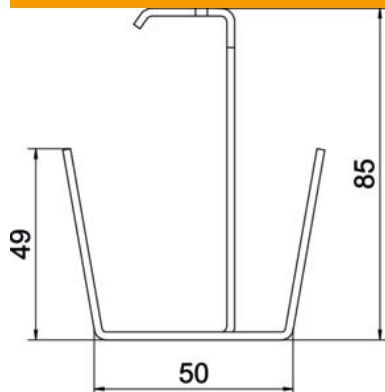

Technical data sheet

Centre suspension for luminaire support tray, FT

Item number: 6358812

Central hanger for luminaire support tray, type LTR, for threaded rod and chain suspension.
The central hanger can be used with all cable trays of width 75 mm and side height 60 mm.

CE

St Steel

FT Hot-dip galvanised

Master data

Item number	6358812
Type	MAH LTR FT
Description 1	Centre suspension
Description 2	for luminaire support tray
Manufacturer	OBO
Dimension	50x70x85
Material	Steel
Surface	Hot-dip galvanised
Surface standard	DIN EN ISO 1461
Smallest sales unit	25
Unit of quantity	Piece
Weight	14 kg
Weight unit	kg/100 pc.

Technical data sheet

Centre suspension for luminaire support tray, FT

Item number: 6358812

Dimensions

Width	75 mm
Dimension b	75 mm

Technical data

F in kN	0.8 kN
for width max.	75 mm
for width min.	75
Suitable for metric threaded rod	10
Suitable for tray/ladder width	75 mm
Material thickness	2 mm